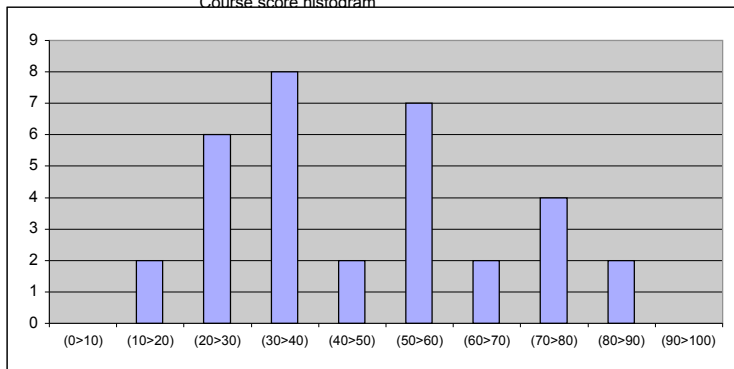

Statistics for Final

Average Score	36.97
Standard Deviation	16.42

Statistics for Total Grade

Average Score	45.53
Standard Deviation	18.95

Grades	Number of People
(0>10)	0
(10>20)	2
(20>30)	6
(30>40)	8
(40>50)	2
(50>60)	7
(60>70)	2
(70>80)	4
(80>90)	2
(90>100)	0

33

Course score histogram

Final exam histogram