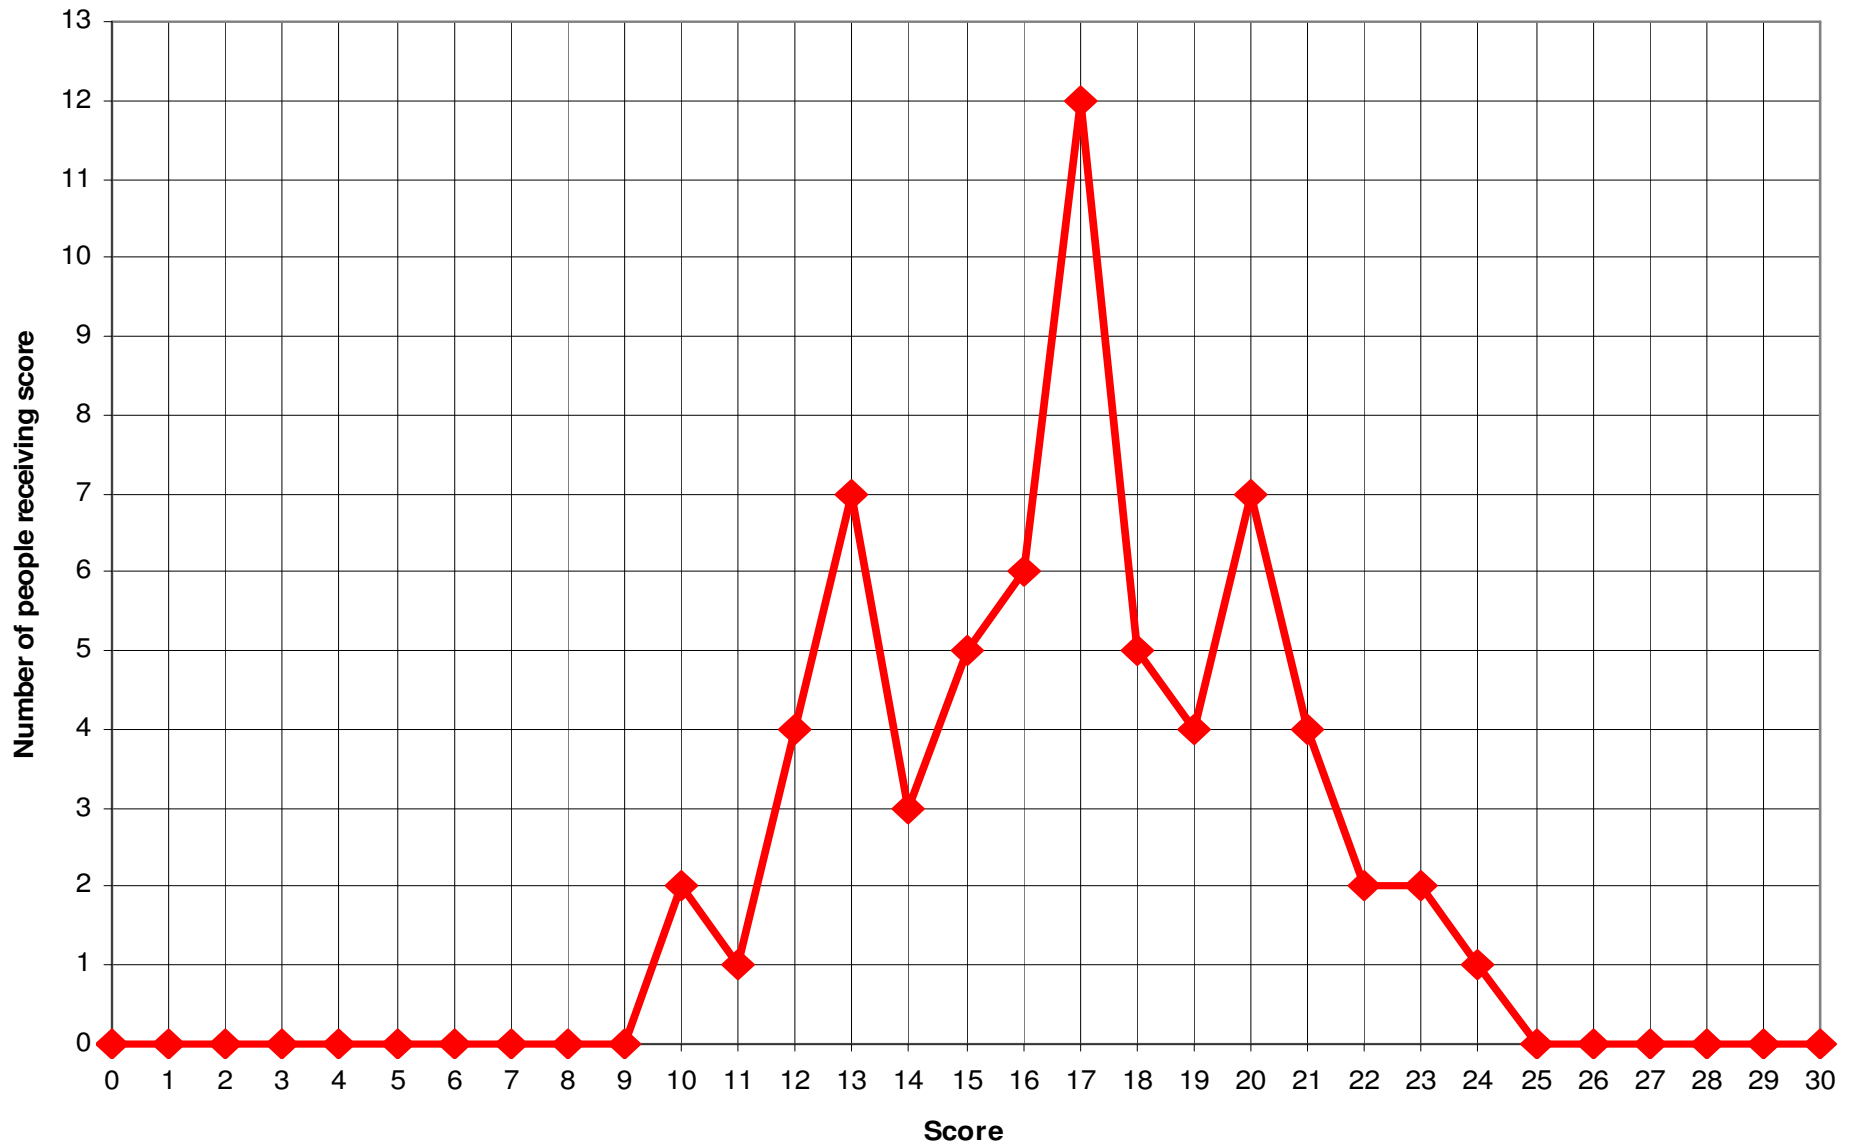

Physics 2D Quiz 8 Histogram

Average: 16.8

Standard Deviation: 3.3