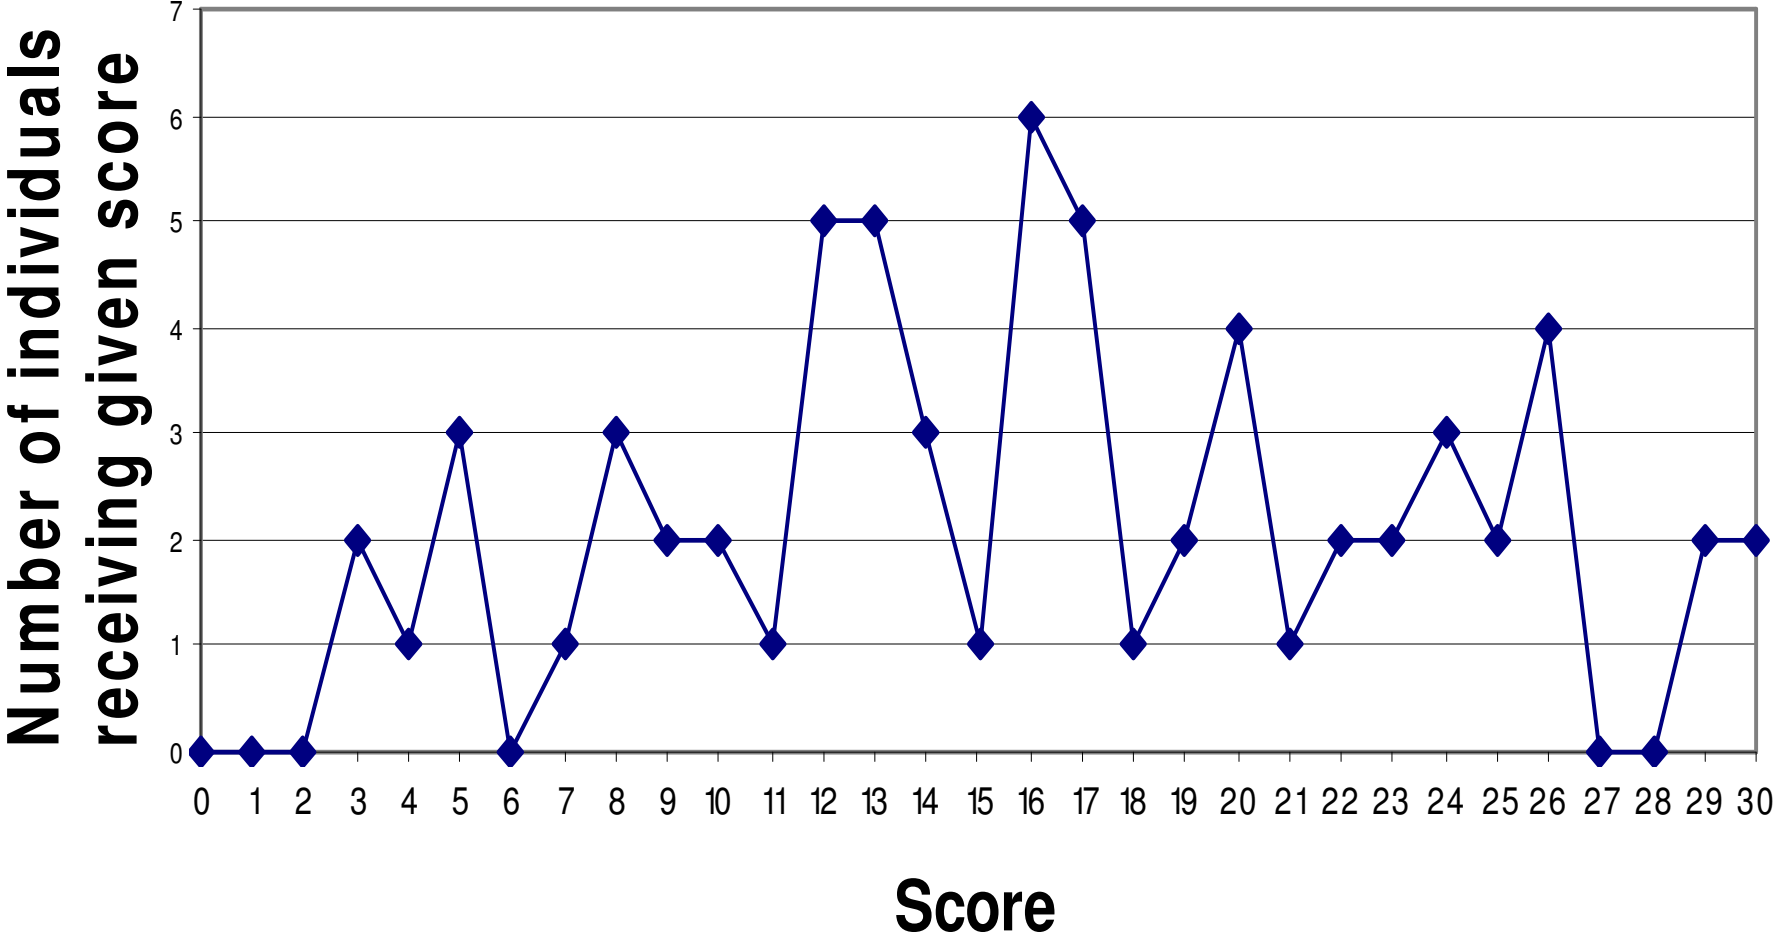

# Physics 2D Quiz #5 Histogram

Average: 16.29

Standard Deviation: 7.09