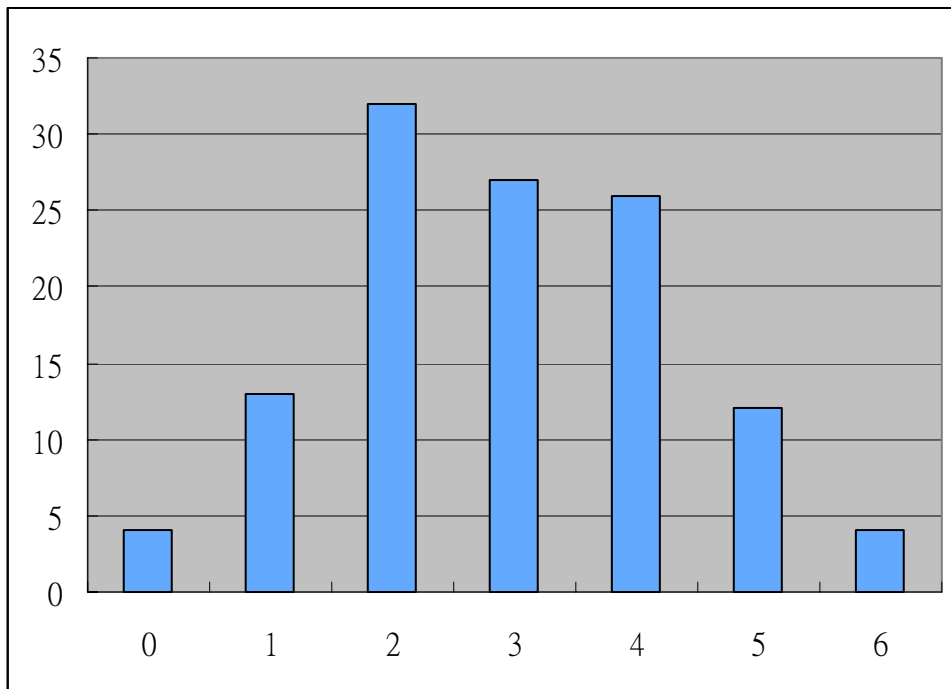

Quiz 3 Scores Histograms